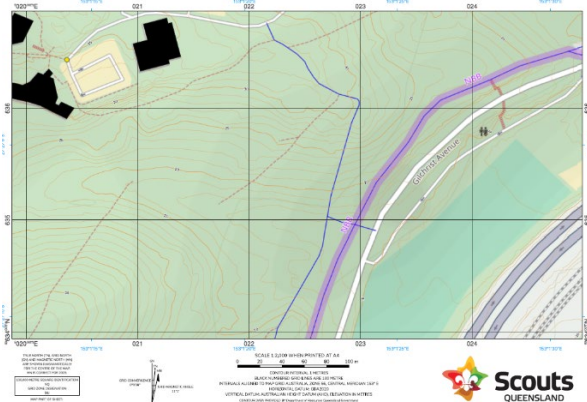

Scout Base

Map reading

Map 1.

This map shows the topographical map with contours overlaid with a photo. Identify where you are and what you recognise in the map.

Map 2.

This map is the same as above but without the overlay. Identify contours. Understand scale. Find north. Orientate the map. Locate exactly on the map where we are now.

Map 3

This map is zoomed in on map 2. Locate where we are. Mark on the map the location of other activities