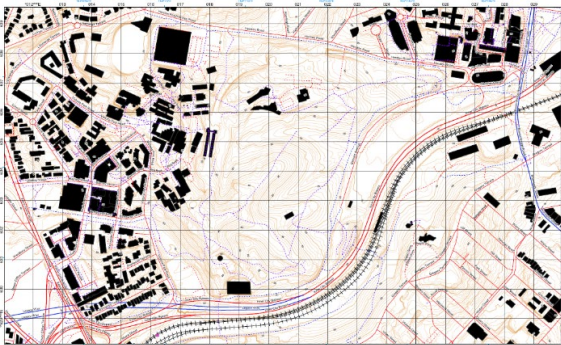

Scout Base

Map reading

Map 1.

This map shows the topographical map with contours overlaid with a photo. Identify where you are and what you recognise in the map.

Map 2.

This map is the same as above but without the overlay. Identify contours. Understand scale. Find north. Orientate the map. Locate exactly on the map where we are now.

Map 3

This map is zoomed in on map 2. Locate where we are. Mark on the map the location of other activities