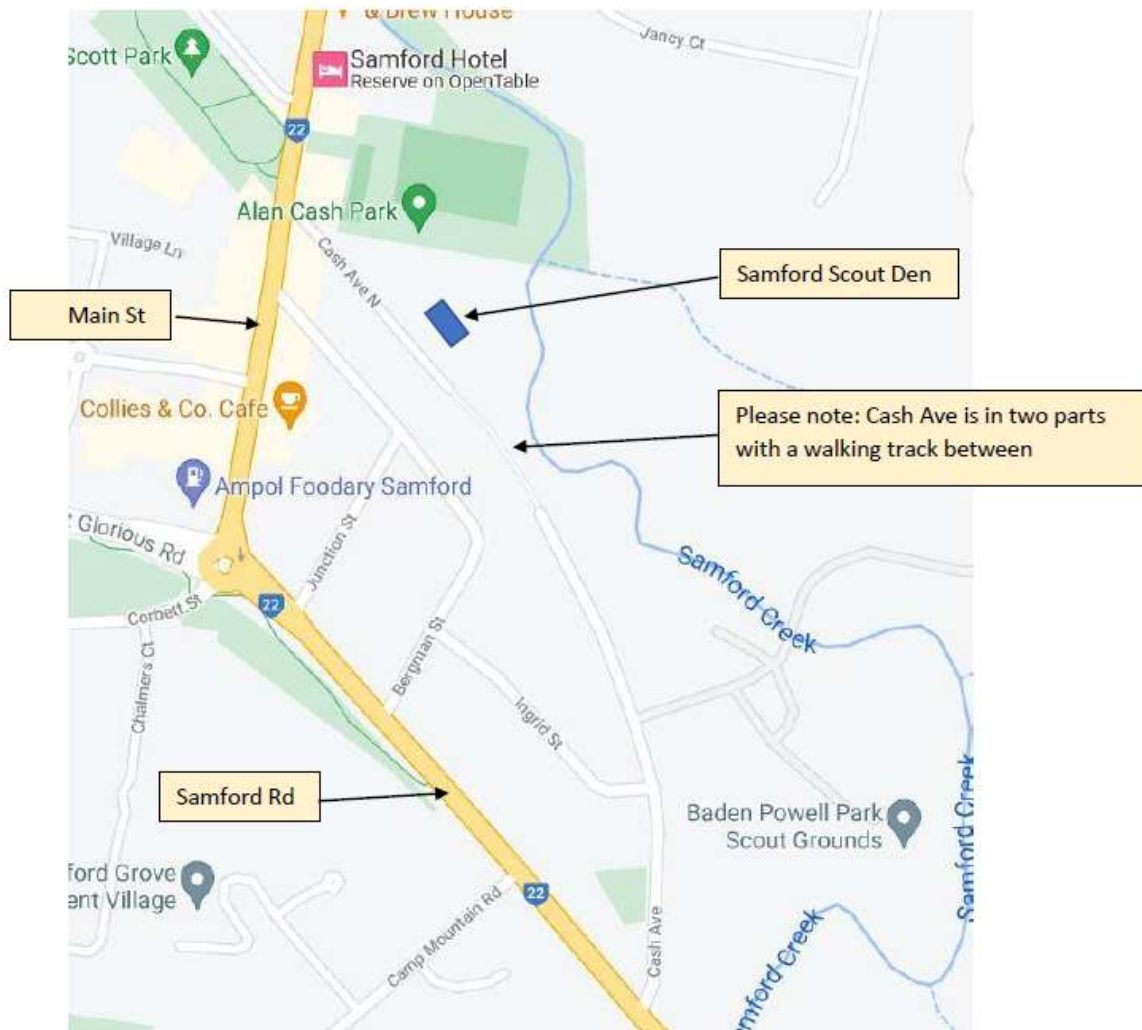

Emergency Contacts:

Please provide an emergency contact for the person picking up your child at registration in the morning. Our mobile phone number is 0447 427 864 (Gill).